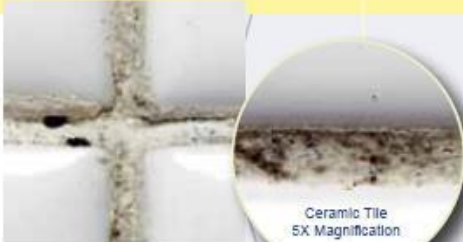

SYMMETRIX™ FRP

Symmetrix scored FRP Panels with Sani-Coat provides a superior visual appearance over ceramic tile at minimal cost, without the installation and maintenance difficulties. Choose from an array of colors, patterns and scoring options to create a multitude of designs.

Features

- Resists staining, scratching, mold and mildew and won't crack or deteriorate like ceramic tile grout lines.
- Provides outstanding impact resistance due to fiberglass core.
- Costs less installed than most ceramic tile.
- Wipes clean easily with standard cleaning solutions.
- Meets USDA/FSIS requirements.
- Available in Class III/C Fire-rating.
- Panel dimensions – 4' x 8' x 3/32" and 4' x 10' x 3/32" (select finishes).

ASTM D3273-94,
D3274-95