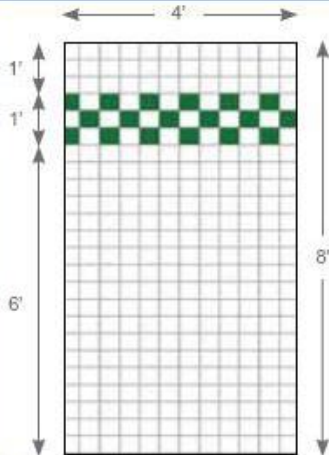

Full panel Checkerboard, nominal sizes. Other pattern configurations available.